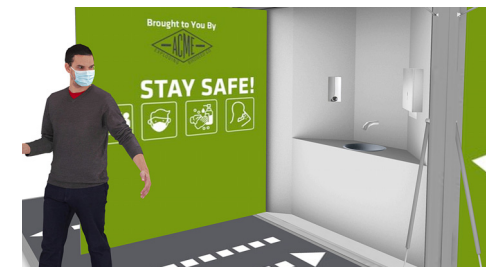

## Features

- On-site installation in less than 60 minutes
- Transportation, graphics, I&D included
- Reconfigurable shapes with multiple options
- Contact-free hand wash and disinfection
- Social distancing with traffic flow
- Designed and rated for indoors or outdoors
- Well ventilated allowing for adequate distancing
- 5-6 Groups to queue at once
- Equipped with electricity and lighting
- High visibility for sponsorship
- **Rental units in stock**